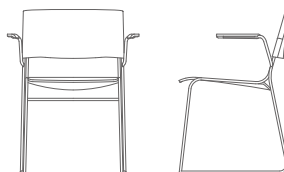

Theo M armchair

width 626
depth 535
height 780
seat height 455