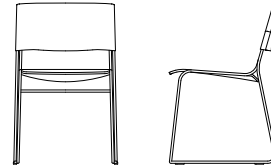

Stacking on trolley

Back detail

Front view

Chair with arms

Theo M Chair

Stacking

Single trolley available allowing chairs to stack 40 high, taking up only 0.5sq. meters of floor space.

Linking

The simple and easy-to-use brace-style linking system allows for quick and efficient changes to your seating arrangements.

Strength

BS EN 16139:2013 Level 2, strength and stability tested.

The Theo M chair may be light in weight, but it is also extremely strong, with a lifetime guarantee on the chrome plated solid steel frame.

Dimensions (in mm)

Theo M chair
width 500
depth 535
height 780
seat height 455

Theo M armchair
width 626
depth 535
height 780
seat height 455

Theo M chair & armchair
upholstered
seat height 470

Theo M trolley

overall width 540
overall depth 1060
overall height 1625

Capacity

40 sidechairs (un-upholstered)
25 armchairs
or upholstered sidechairs

Frame finish - Grey as standard; black optional.

Book holder
width 115
depth 230
height 130