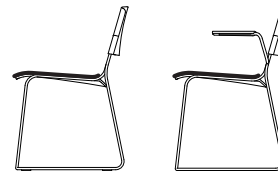

Stacking on trolley

Back detail

Front view

Chair with arms

Theo M Chair

Stacking

Single trolley available allowing chairs to stack 40 high, taking up only 0.5sq. meters of floor space.

Linking

The simple and easy-to-use brace-style linking system allows for quick and efficient changes to your seating arrangements.

Strength

BS EN 16139:2013 Level 2, strength and stability tested.

The Theo M chair may be light in weight, but it is also extremely strong, with a lifetime guarantee on the chrome plated solid steel frame.

Dimensions (in mm)

Theo M chair
width 500
depth 535
height 780
seat height 455

Theo M armchair
width 626
depth 535
height 780
seat height 455

Theo M chair & armchair
upholstered
seat height 470

Theo M trolley

overall width 540
overall depth 1060
overall height 1625

Capacity

40 sidechairs (un-upholstered)
25 armchairs
or upholstered sidechairs

Frame finish - Grey as standard; black optional.

Book holder
width 115
depth 230
height 130