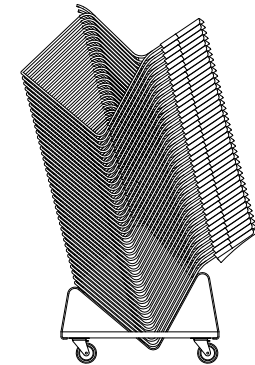

Dimensions (in mm)

Theo M chair
width 500
depth 535
height 780
seat height 455

Theo M armchair
width 626
depth 535
height 780
seat height 455

Theo M chair & armchair
upholstered
seat height 470

Theo M trolley

overall width 540
overall depth 1060
overall height 1625

Capacity

40 sidechairs (un-upholstered)
25 armchairs
or upholstered sidechairs

Frame finish - Grey as standard; black optional.

Book holder
width 115
depth 230
height 130