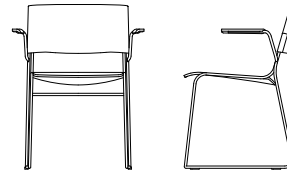

Stacking on trolley

Back detail

Front view

Chair with arms

Theo M Chair

Stacking

Single trolley available allowing chairs to stack 40 high, taking up only 0.5sq. meters of floor space.

Linking

The simple and easy-to-use brace-style linking system allows for quick and efficient changes to your seating arrangements.

Strength

BS EN 16139:2013 Level 2, strength and stability tested.

The Theo M chair may be light in weight, but it is also extremely strong, with a lifetime guarantee on the chrome plated solid steel frame.

Dimensions (in mm)

Theo M chair
width 500
depth 535
height 780
seat height 455

Theo M armchair
width 626
depth 535
height 780
seat height 455

Theo M chair & armchair
upholstered
seat height 470

Theo M trolley

overall width 540
overall depth 1060
overall height 1625

Capacity

40 sidechairs (un-upholstered)
25 armchairs
or upholstered sidechairs

Frame finish - Grey as standard; black optional.

Book holder
width 115
depth 230
height 130