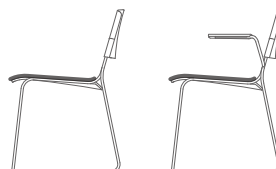

Theo M chair & armchair

upholstered
seat height 470