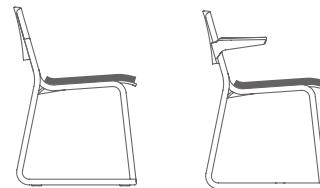

Single trolley available allowing chairs to stack up to 30 high, taking up only 0.5sq. meters of floor space. Triple trolley available allowing 90 linked chairs to be stacked in less than 2sq. meters of floor space. Chairs can be stacked whilst linked, allowing for efficient movement and storage.

A

B

C

D

Dimensions (in mm)

Theo chair
width 510
depth 540
height 780
seat height 455

Theo armchair
arm height 660

Theo chair &
armchair
upholstered
seat height 470

Steel arm bracket - Grey as standard; black optional.

Theo trolley
single width 580
double width 1072
triple width 1565
depth 1060
height 1950

Trolley finish is grey as standard.

Book holder
width 115
depth 230
height 130

Rigid: Straight rows & move up to 5 whilst linked

Hook & Eye: Straight or curved rows