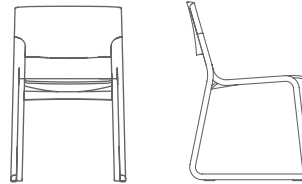

Single trolley available allowing chairs to stack up to 30 high, taking up only 0.5sq. meters of floor space. Triple trolley available allowing 90 linked chairs to be stacked in less than 2sq. meters of floor space. Chairs can be stacked whilst linked, allowing for efficient movement and storage.

A

B

C

D

Dimensions (in mm)

Theo chair
width 510
depth 540
height 780
seat height 455

Theo armchair
arm height 660

Theo chair &
armchair
upholstered
seat height 470

Steel arm bracket - Grey as standard; black optional.

Theo trolley
single width 580
double width 1072
triple width 1565
depth 1060
height 1950

Trolley finish is grey as standard.

Book holder
width 115
depth 230
height 130

Linking Options

Rigid - The rigid link enables up to 5 chairs to be lined up and moved with ease. The rigid link system also allows for 3 linked chairs to be stacked and stored on a triple trolley.

Hook & Eye - Allows chairs to be set out in either straight or curved rows.