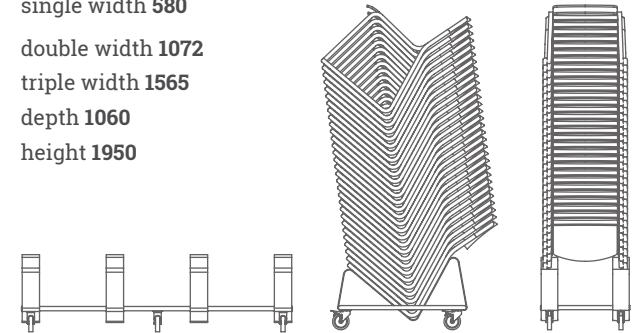

A

B

C

D

Dimensions (in mm)

Theo chair
width 510
depth 540
height 780
seat height 455

Theo armchair
arm height 660

Theo chair &
armchair
upholstered
seat height 470

Steel arm bracket - Grey as standard; black optional.

Theo trolley
single width 580
double width 1072
triple width 1565
depth 1060
height 1950

Trolley finish is grey as standard.

Book holder
width 115
depth 230
height 130

Rigid: Straight rows & move up to 5 whilst linked

Hook & Eye: Straight or curved rows