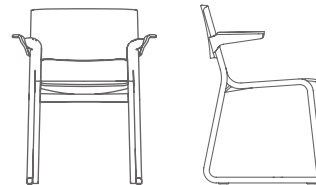

Single trolley available allowing chairs to stack up to 30 high, taking up only 0.5sq. meters of floor space. Triple trolley available allowing 90 linked chairs to be stacked in less than 2sq. meters of floor space. Chairs can be stacked whilst linked, allowing for efficient movement and storage.

A

B

C

D

Dimensions (in mm)

Theo chair
width 510
depth 540
height 780
seat height 455

Theo armchair
arm height 660

Theo chair &
armchair
upholstered
seat height 470

Steel arm bracket - Grey as standard; black optional.

Theo trolley
single width 580
double width 1072
triple width 1565
depth 1060
height 1950

Trolley finish is grey as standard.

Book holder
width 115
depth 230
height 130

Linking Options

Rigid - The rigid link enables up to 5 chairs to be lined up and moved with ease. The rigid link system also allows for 3 linked chairs to be stacked and stored on a triple trolley.

Hook & Eye - Allows chairs to be set out in either straight or curved rows.