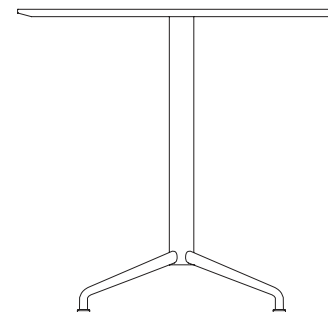

Bistro Table

Bistro is a range of fixed and flip-top tables suitable for creating cafe spaces within a church. There are several options of base finishes, top shapes and sizes.

Designed in Britain

Made in Britain

Bistro Table

Dimensions (in mm)

Standard height
740

Table Top MFC Finishes

Halifax
Oak

Oak

Walnut

White