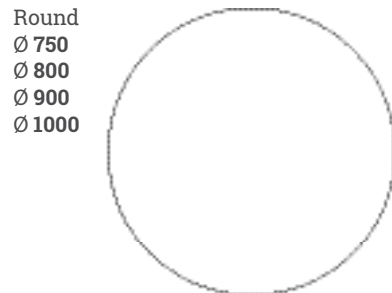

Bistro Table

Dimensions (in mm)

Standard height
740

Table Top MFC Finishes

Halifax
Oak

Oak

Walnut

White