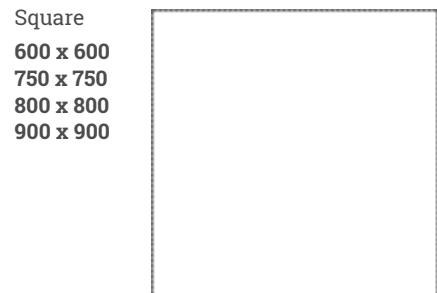

Bistro Table

Dimensions (in mm)

Standard height
740

Table Top MFC Finishes

Halifax
Oak

Oak

Walnut

White