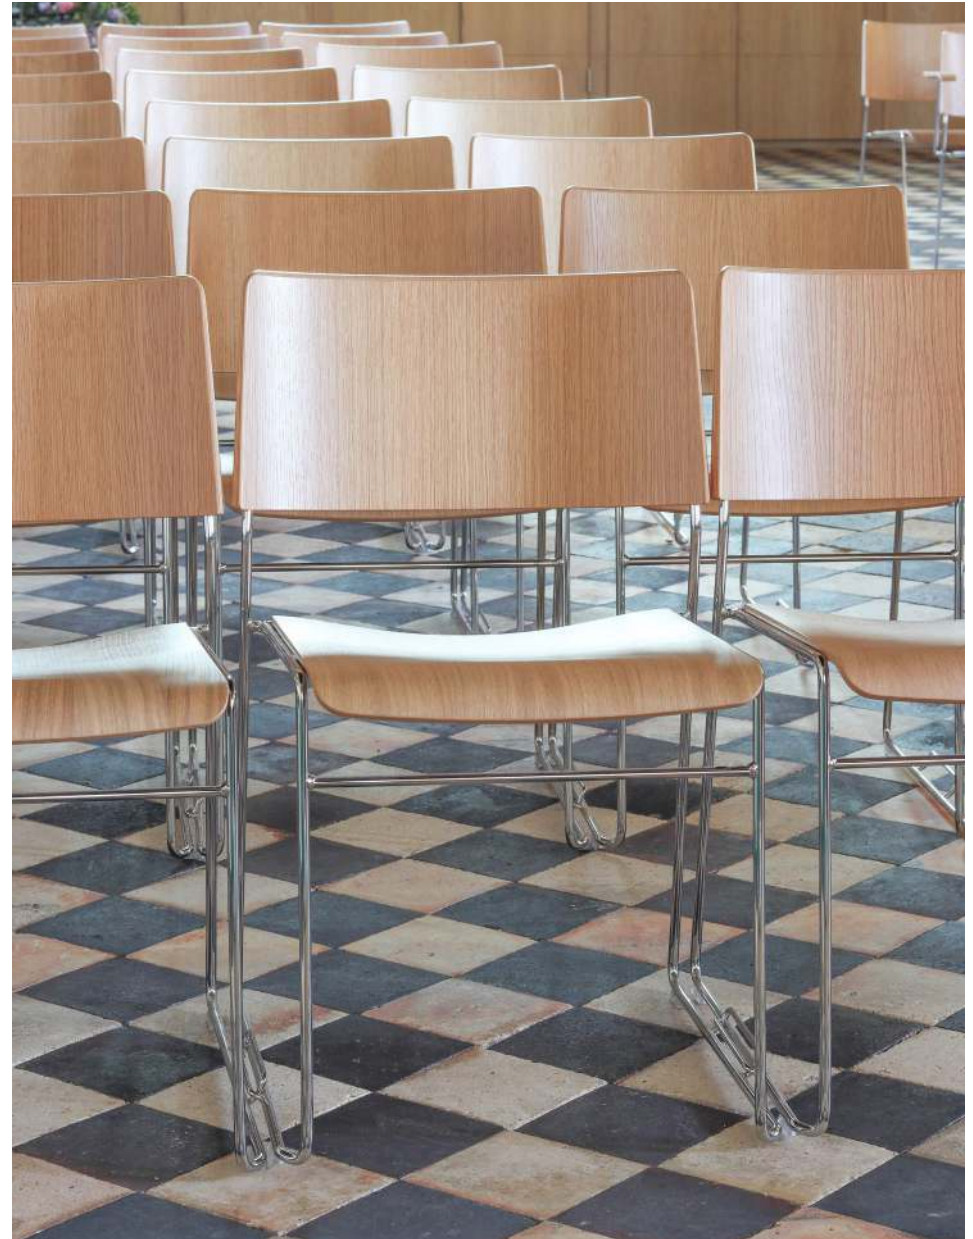

Abbey Chair

Abbey chairs provide an elegant solution to the requirements of a modern day church: high density stacking with linking, excellent comfort, easy handling and great strength and durability. Attractive natural oak or beech seats and backs which can also be stained to match other finishes and the option of full upholstery.

A refined polished chrome rod frame is subtle and unobtrusive yet gently reflects the light to emphasise the elegant profiled shape of the seat and back. The overall aesthetic never dominates.

Stacks up to 40 high

Available with arms

Book holder available

Stains available

Available with seat pad or fully upholstered

Linking options

Weighs only 6.5kg

10 year guarantee on wooden seat and back

Lifetime guarantee on chrome frame

Designed & made in Britain

01427 677 556 | 07841 501702

info@trinitychurchfurniture.co.uk

www.trinitychurchfurniture.co.uk