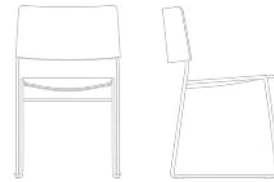

Back rest detail

Upholstery options

Abbey Chair

Stacking

Single trolley available allowing chairs to stack 40 high, taking up only 0.5sq. meters of floor space.

The arm chair version can be stacked on a trolley up to 25 high, which is the same amount that can be stacked when the chair is fully upholstered.

Linking

The simple and easy-to-use brace-style linking system allows for quick and efficient changes to your seating arrangements.

Strength

BS EN 1022: 2005 & BS EN 16139: 2013, strength and stability tested.

The Abbey chair may be incredibly light in weight, but it is also extremely strong.

Dimensions (in mm)

Abbey chair
seat height **465**
overall width **485**
overall depth **550**

Abbey armchair
seat height **465**
overall width **630**
overall depth **550**