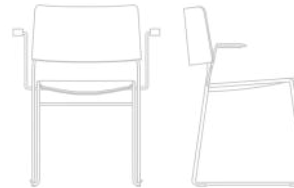

Back rest detail

Upholstery options

Abbey Chair

Stacking

Single trolley available allowing chairs to stack 40 high, taking up only 0.5sq. meters of floor space.

The arm chair version can be stacked on a trolley up to 25 high, which is the same amount that can be stacked when the chair is fully upholstered.

Linking

The simple and easy-to-use brace-style linking system allows for quick and efficient changes to your seating arrangements.

Strength

BS EN 1022: 2005 & BS EN 16139: 2013, strength and stability tested.

The Abbey chair may be incredibly light in weight, but it is also extremely strong.

Dimensions (in mm)

Abbey chair
seat height **465**
overall width **485**
overall depth **550**

Abbey armchair
seat height **465**
overall width **630**
overall depth **550**